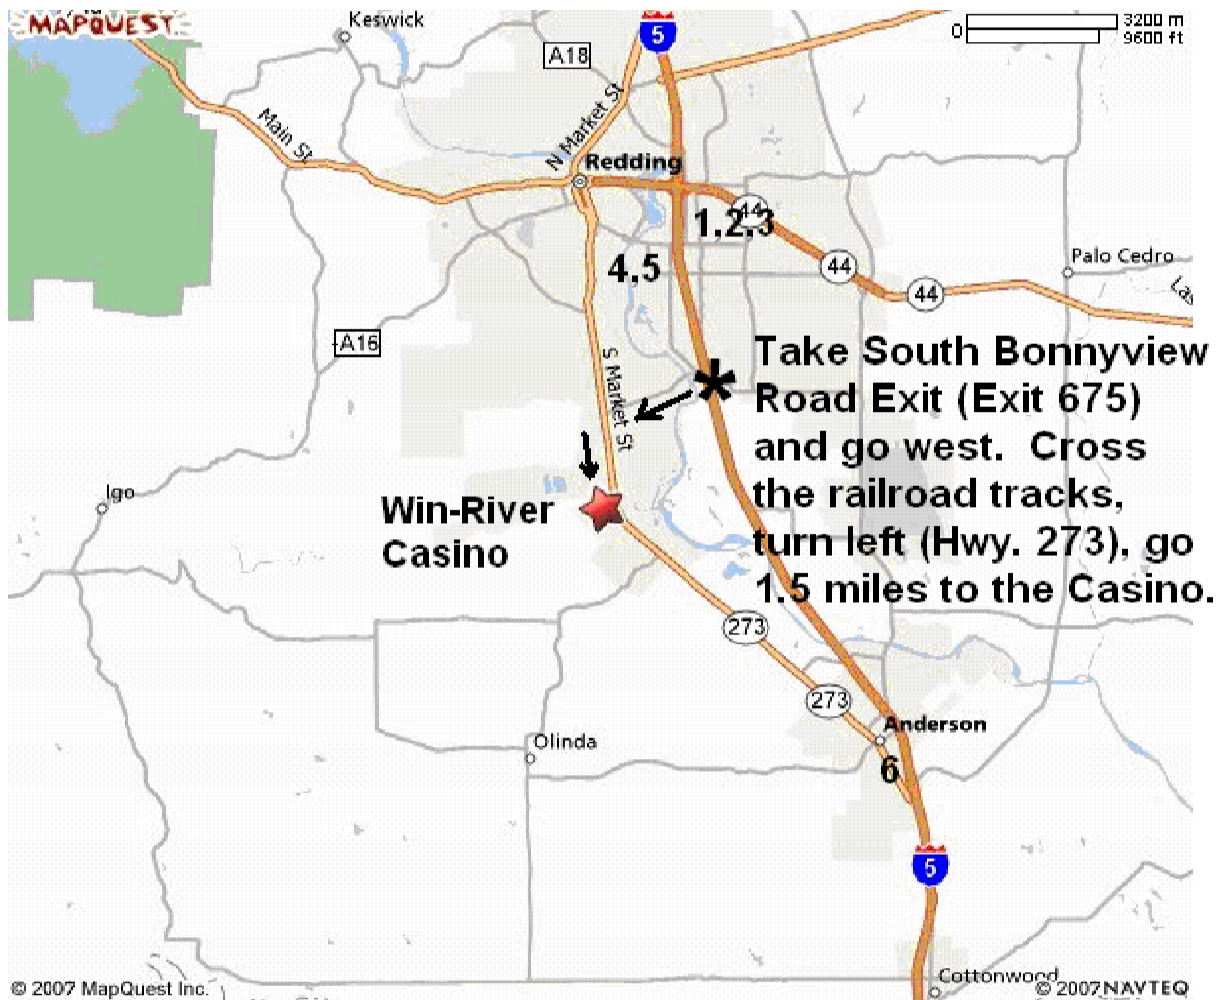

SIXTH ANNUAL NORTHERN CALIFORNIA OPEN

January 25 thru January 27, 2013

100% Player Benefits

Redding Rancheria's Win-River Casino
2100 Redding Rancheria Road, Redding, CA

Directions: From I-5 take South Bonnyview Road exit west (Exit 675) until you cross the railroad tracks (at Highway 273). Turn left and go 1.5 miles to Win-River Casino turnoff. Then follow the signs to the Casino. See map on backside.

_____ **TOTAL AMOUNT ENCLOSED** _____ **Stationary Seating Requested**

_____ **Signature**

Numbers on map show the approximate locations of motels.

1 – Manor Inn

4 – Vagabond Inn

2 – La Quinta Inn

5 – Motel 6

3 – Quality Inn

6 – AmeriHost Inn